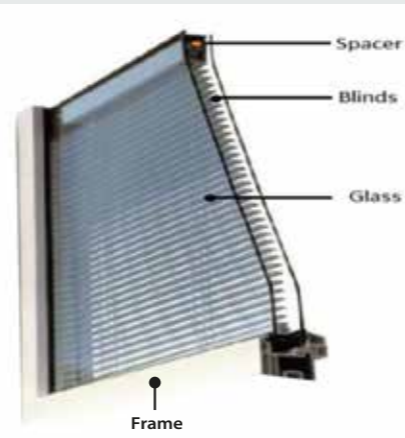

How it Works

The AIS Integrated Blinds System is made up of two glass panes and housed within them are the blinds which can be controlled to give full privacy, partial privacy, or be opened completely, at will. The illustration is shown below: